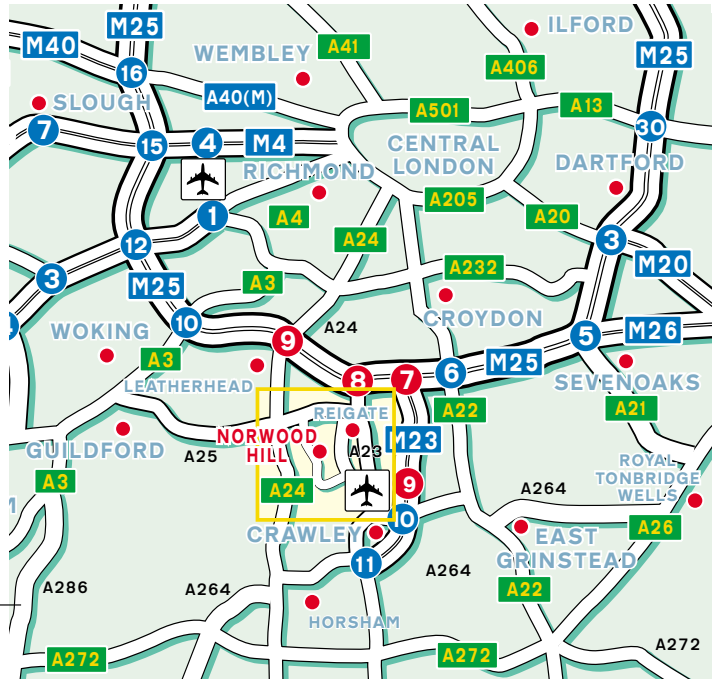

Arrow Group

Finns Farm, Rear of Nutley Dene
Smallhills Road, Norwood Hill,
Horley Surrey,
RH6 0HR

Tel: 01293 864002 Fax: 01293 864003
e-mail: gatwick@arrow.co.uk

Public Transport

By Air.
Gatwick Airport, approximately 10 minutes drive.

Start here
A24 (Southbound)

DEEPDENE ROUNDABOUT
Horsham A24

Link to Google Maps

How to get to Arrow Group / Finns Farm

When up put the post code in the satnav

It will take you to Ross cottage Farm

I am the next lane north theirs is a tombstones on the side of the road

Turn in there then follow your noses

Arrow Group, Finns Farm, Norwood Hill - Section detail

WE ARE HERE

RESET YOUR MILEOMETER TRIP AS YOU TURN OFF SMALLHILLS ROAD.

Start here
A23 (Westbound)

1997 - 2014 Arrow Group Ltd™
Phone: 01293 864 002